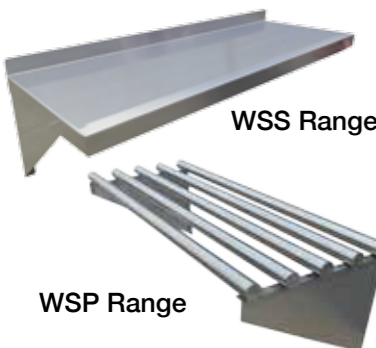

WALL MOUNT SHELF

- 1.2mm thick 304 grade stainless steel
- Available in flat sheet or tubular options
- Tubular option come with 2.54cm diameter tubing

MODEL	Dimension in mm	MODEL	Dimension in mm
WSS-900	900w x 300d x 250h	WSP-900	900w x 300d x 250h
WSS-1200	1200w x 300d x 250h	WSP-1200	1200w x 300d x 250h
WSS-1500	1500w x 300d x 250h	WSP-1500	1500w x 300d x 250h
WSS-1800	1800w x 300d x 250h	WSP-1800	1800w x 300d x 250h